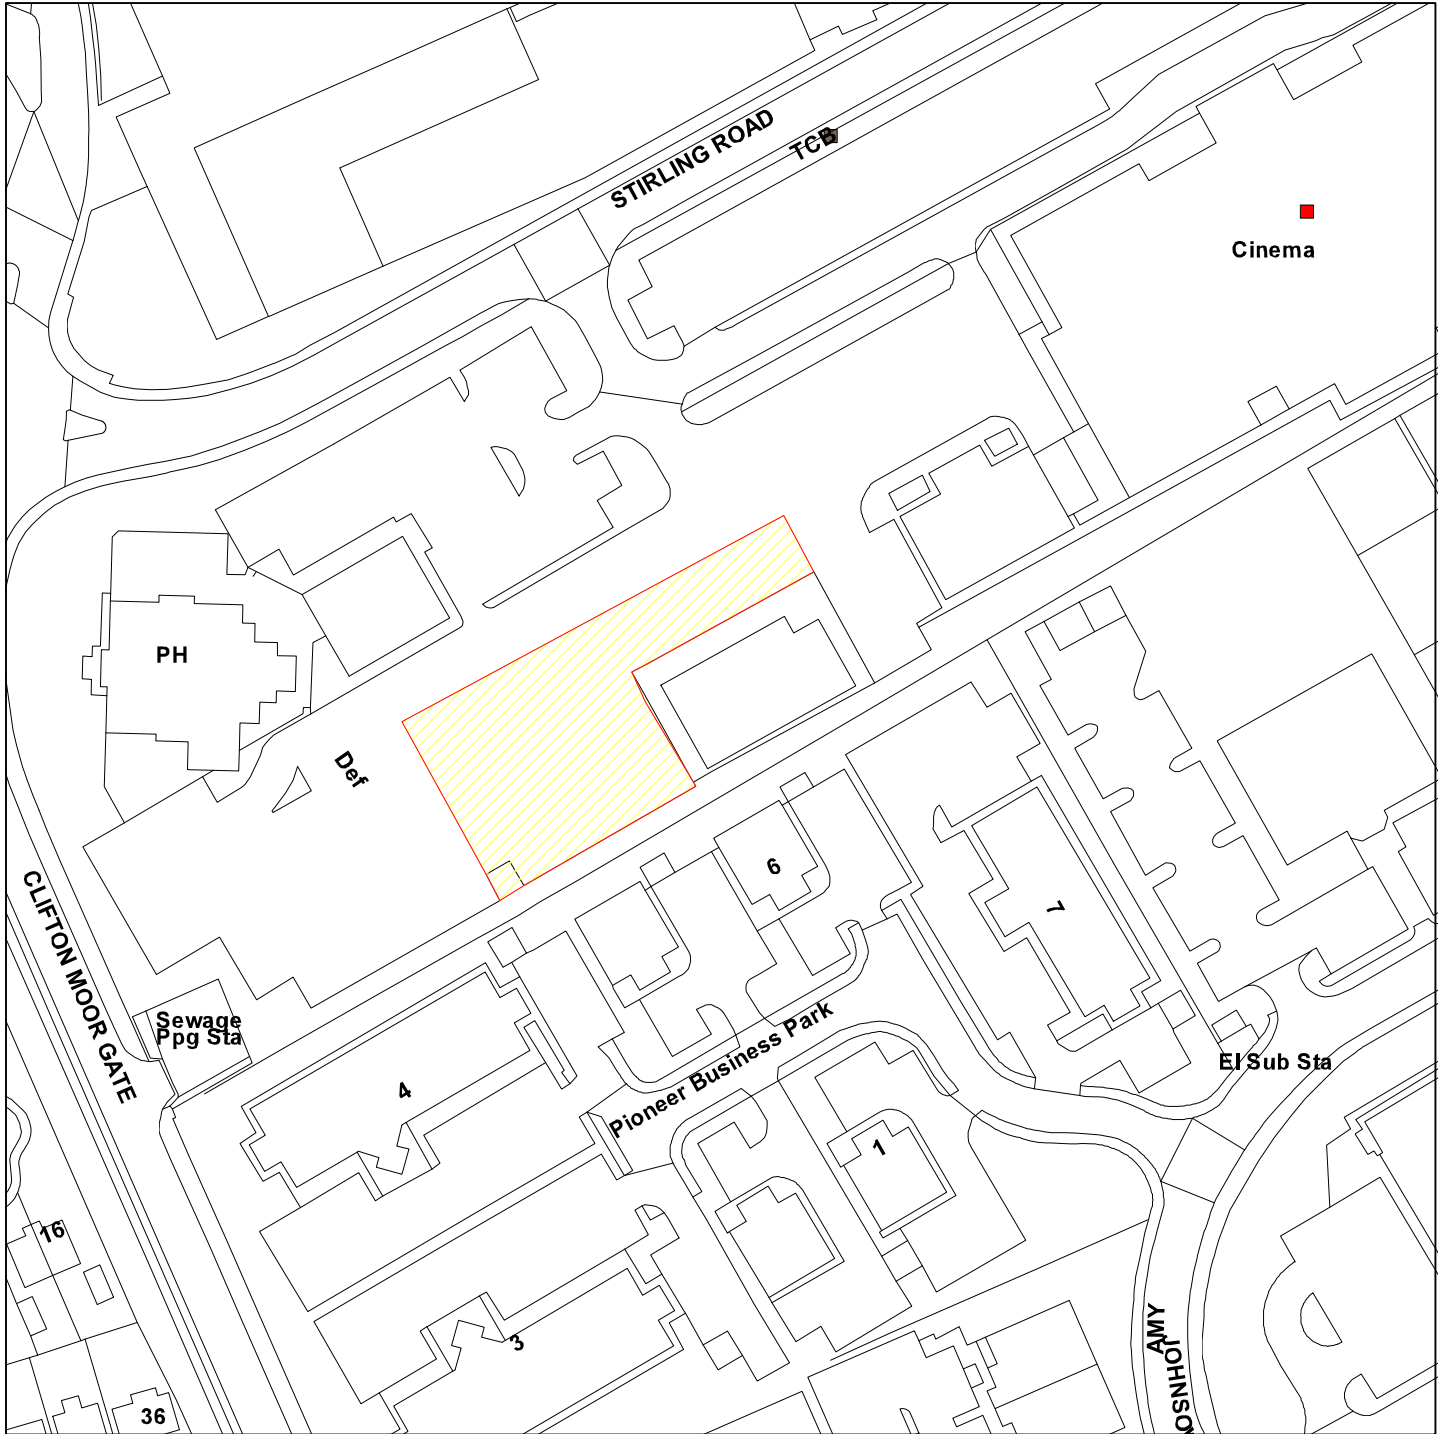

# Vue Cinema (Restaurant)

Ref: 11/00516/FUL

GIS by ESRI (UK)

Scale : 1:1250

Reproduced from the Ordnance Survey map with the permission of the Controller of Her Majesty's Stationery Office © Crown Copyright 2000.